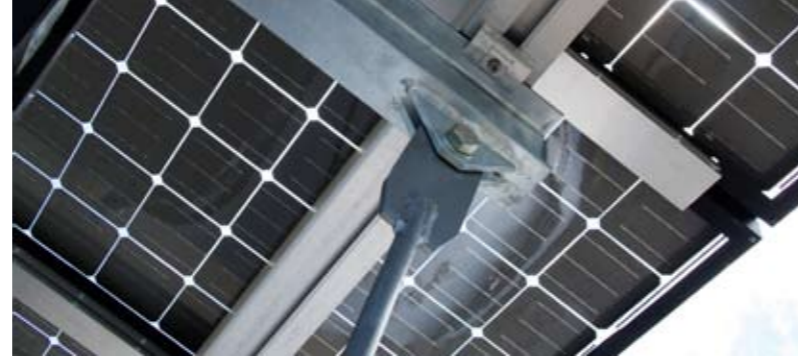

THE BASE

THE BREEZE

A VISION IN WHITE

When choosing your carport design you will never have to compromise. We refine your carport just the way you like- whether anodized, powder coated or simply hotdip galvanized.