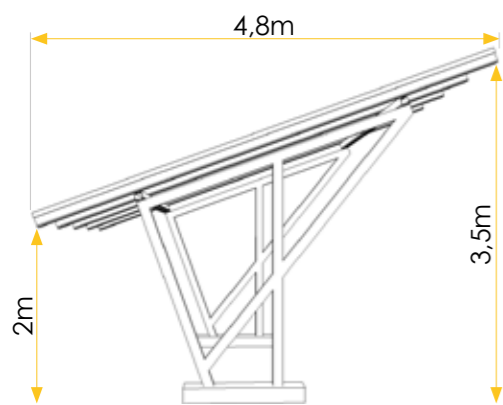

single carport

3,00 m	truss distance	3,00 m
4,95 m	rafter length	4,95 m
9 pieces / 2,25 kW	module quantity and maximum power	9 pieces / 2,25 kW

double carport

6,00 m	truss distance	6,00 m
4,95 m	rafter length	4,95 m
18 pieces / 4,5 kW	module quantity and maximum power	18 pieces / 4,5 kW

endless carport

endless – steel support every 6 m	truss distance	endless – steel support every 6 m
4,95 m	rafter length	4,95 m
dependent on the carport size	module quantity and maximum power	dependent on the carport size