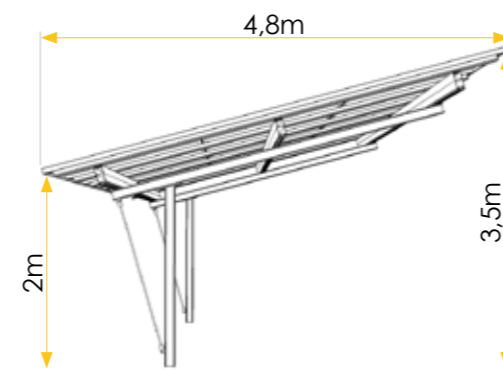

THE BASE

THE BREEZE

A VISION IN WHITE

When choosing your carport design you will never have to compromise. We refine your carport just the way you like- whether anodized, powder coated or simply hotdip galvanized.

single carport

3,00 m	truss distance	3,00 m
4,95 m	rafter length	4,95 m
9 pieces / 2,25 kW	module quantity and maximum power	9 pieces / 2,25 kW

double carport

6,00 m	truss distance	6,00 m
4,95 m	rafter length	4,95 m
18 pieces / 4,5 kW	module quantity and maximum power	18 pieces / 4,5 kW

endless carport

endless – steel support every 6 m	truss distance	endless – steel support every 6 m
4,95 m	rafter length	4,95 m
dependent on the carport size	module quantity and maximum power	dependent on the carport size

The color in your life

By using various finishing technologies, there is no limit to the color variety. 29 anodized colors and 213 RAL colors for powder coating are available.

Here, we go into the smallest details: From steel frames, purlins, rafter profiles, clamp holders and cable profiles up to profile covers just according to your color desire.